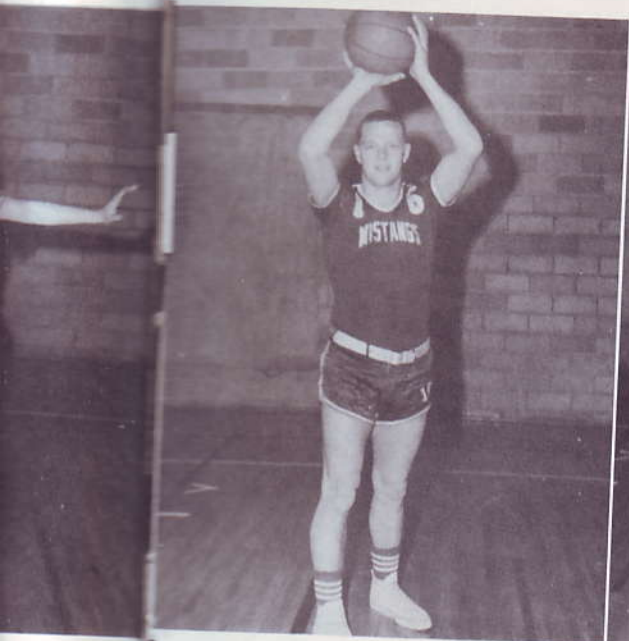

I. B. STEWART, Guard-Captain
M. V. SANDERS, Center